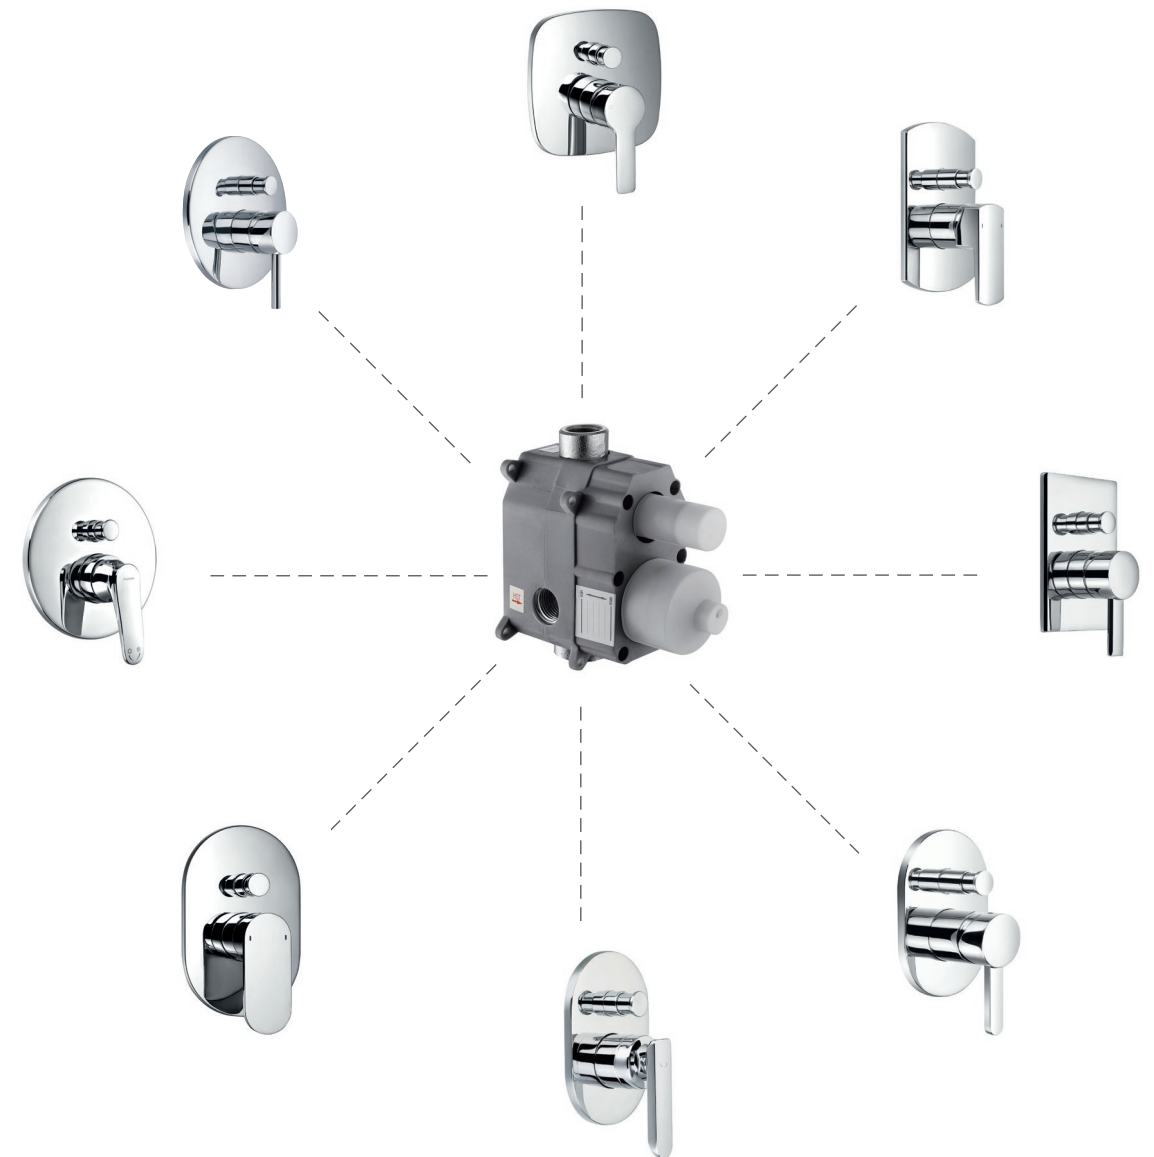

完美淋浴體驗，配合高性能的大流量控制系統和豐富的产品線，淋浴系統可高度定製，無論是柔和的雨林出水、流暢的側噴出水、靈活的手持花灑出水、甚至於瀑布式出水，都可以自由選擇，創意搭配，極具個性。

The perfect shower experience starts from new FLVOA shower system. With high-flow control system and abundant product line, the shower system can customized freely. No matter rainshower, bodyspray, handshower or waterfall shower head, all of these can be selected freely, creatively mixed, full of personality.

儉約的平衡感，優美的輪廓，低調的造型中流露超越時尚的卓越不凡。

Brief balance sense and graceful outline always reveals outstanding fashion.

FH 8273C-661
雙輪 8" 臉盆龍頭
Two-handle 8" basin mixer

FH 8173C-662
4 孔浴缸 / 淋浴龍頭
4-hole bath / shower mixer deck-mounted

FH EB100

SMARTBOX 巧裝盒

巧裝盒，讓入牆式預埋變得簡單明瞭。巧裝盒擁有多種固定鎖緊方式，可適用於各種牆體結構，FH EB 100 型巧裝盒可通配牆式閥手柄和面板。

SMARTBOX makes the wall-embedding simple and clear. SMARTBOX has multiple fixing and locking ways. Thus it is suitable for any wall structure. SMARTBOX FH EB 100 can match other handles or cover plates of concealed 4-way mixer with diverter.

Apart from the traditional style, the one piece faucet brings a brand new shower by imbedding the rainshower into the 60mm width shower pipe, the top of which can be opened for cleaning and is directly connected to the faucet body in a same line, featuring purity and simplicity.