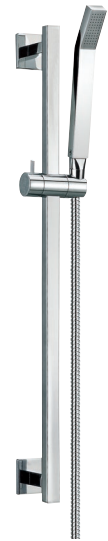

FH Z11
浴缸出水嘴
Spout wall-mounted

FH Z16
浴缸出水嘴
Spout wall-mounted

FH Z17
浴缸出水嘴
Spout wall-mounted

FH Z09
浴缸出水嘴
Spout wall-mounted

FH Z08
浴缸出水嘴
Spout wall-mounted

FH Z20
浴缸出水嘴
Spout wall-mounted

FH Z23
浴缸出水嘴
Spout wall-mounted

FH 9507-528
淋浴升降杆
Slide rail set with
handshower and flexible

FH 9523-528
淋浴升降杆
Slide rail set with
handshower and flexible

FH 9529-550
淋浴升降杆
Slide rail set with
handshower and flexible

FH 9517-528
埋壁淋浴升降杆
Slide rail set with handshower
and flexible