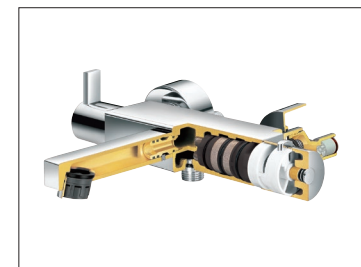

Structure 結構—專業鑄就結構安全

20 年水路研究經驗，確保產品在多變的水壓和水質情況下依舊能夠出水順暢，恆久穩定；“巧裝盒”技術完善，易安裝易維修，且具有多重安全保障措施。被數百家高級酒店、會所選擇，贏得良好口碑。

Twenty-year experience in designing the best inner flow structure for faucets assures safety and stability of quality. Our unique SMARTBOX is specially made for making installation and maintenance easy and safe. Bettor products earn good reputation among hundreds of star hotels and public places.