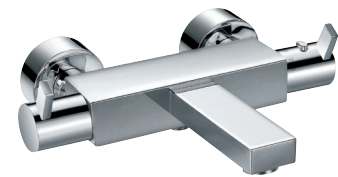

FH 8150-631
溫控浴缸 / 淋浴龍頭
Thermostatic bath / shower mixer