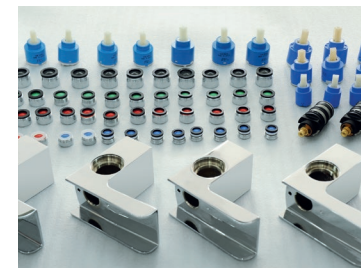

Material 基材—優質黃銅無縫鑄造

採用韓國進口的優質銅材為基材，經義大利 IMR 重力鑄造一體成型，結構嚴密，壁厚勻稱。Bettor 堅持足料加工，龍頭最薄處也達到了 2.5mm，可經歷十餘年的使用依然堅固。

South Korea-imported brass as raw material and manufactured by Italian IMR gravity casting machine, Bettor products are good by tight structure and smooth flow way, leaving the thinnest part even over 2.5 mm and remain durable even after years of usage.