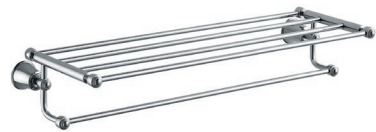

FH 8980
全銅雙層浴巾架
Brass towel shelf