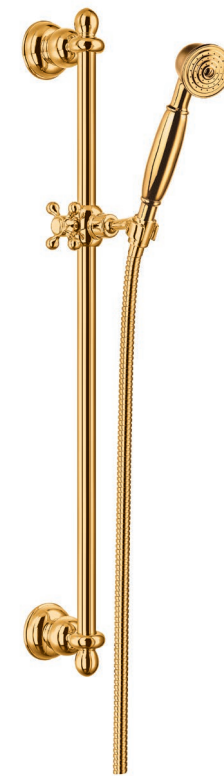

FH 8462-D77-PZ
單把淋浴龍頭
Single lever shower mixer
with rainshower

FH 8468-D77-PZ
單把淋浴龍頭
Single lever shower mixer

FH 8168-D77-PZ
單把浴缸 / 淋浴龍頭 (活動式下水)
Single lever bath / shower mixer

FH 9505-508-PZ
淋浴升降杆
Slide rail set