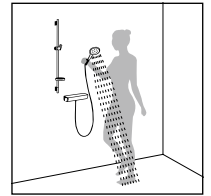

Hand showers

PuraVida®

PuraVida® 150 3jet
Hand shower
28557, -000, -400
EcoSmart # 28567, -000, -400

DESIGN PLUS
iF
reddot design award
Focus Open Silber 2012

PuraVida® 120 1jet
Baton hand shower
28558, -000, -400
EcoSmart # 28568, -000, -400

PuraVida® 120 1jet
TravelShower
28564, -400

Raindance®

Raindance® Select S 150 3jet
Hand shower
28587, -000, -400
EcoSmart # 28588, -000, -400

iF
reddot design award
2011
Focus Open Silber 2012

Raindance® Select E 120 3jet
Hand shower
26520, -000, -400
EcoSmart # 26521, -000, -400

Raindance® E 150 Air 3jet
Hand shower
28518, -000
EcoSmart # 28551, -000

iF
reddot design award
winner 2005

Raindance® E 120 Air 3jet
Hand shower
28507, -000
EcoSmart # 28549, -000

Raindance® E 100 Air 3jet
Hand shower
28502, -000
EcoSmart # 28553, -000

Raindance® E 100 Air 1jet
Hand shower
28508, -000 (not shown)

DESIGN PLUS

Raindance® S 150 Air 3jet
Hand shower
28519, -000
EcoSmart # 28550, -000

Raindance® S 150 Air 1jet
Hand shower
28505, -000 (not shown)

iF
reddot design award
winner 2004

Raindance® S 120 Air 3jet
Hand shower
28514, -000
EcoSmart # 28554, -000

reddot design award
winner 2005

Raindance® S 100 Air 3jet
Hand shower
28504, -000
EcoSmart # 28552, -000

Raindance® S 100 Air 1jet
Hand shower
28509, -000 (not shown)

reddot design award
winner 2005

Raindance® Classic 100 Air 3jet
Hand shower
28548, -000