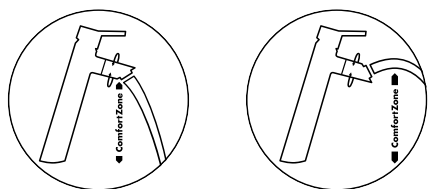

Metris®

Metris® 260

Single lever basin mixer
31082, -000

Metris® 230

Single lever basin mixer
Swivel spout 120°
31087, -000

Talis®

A twist of the hand delivers an increased ComfortZone: this new swivel spout is tremendously useful in many everyday situations.