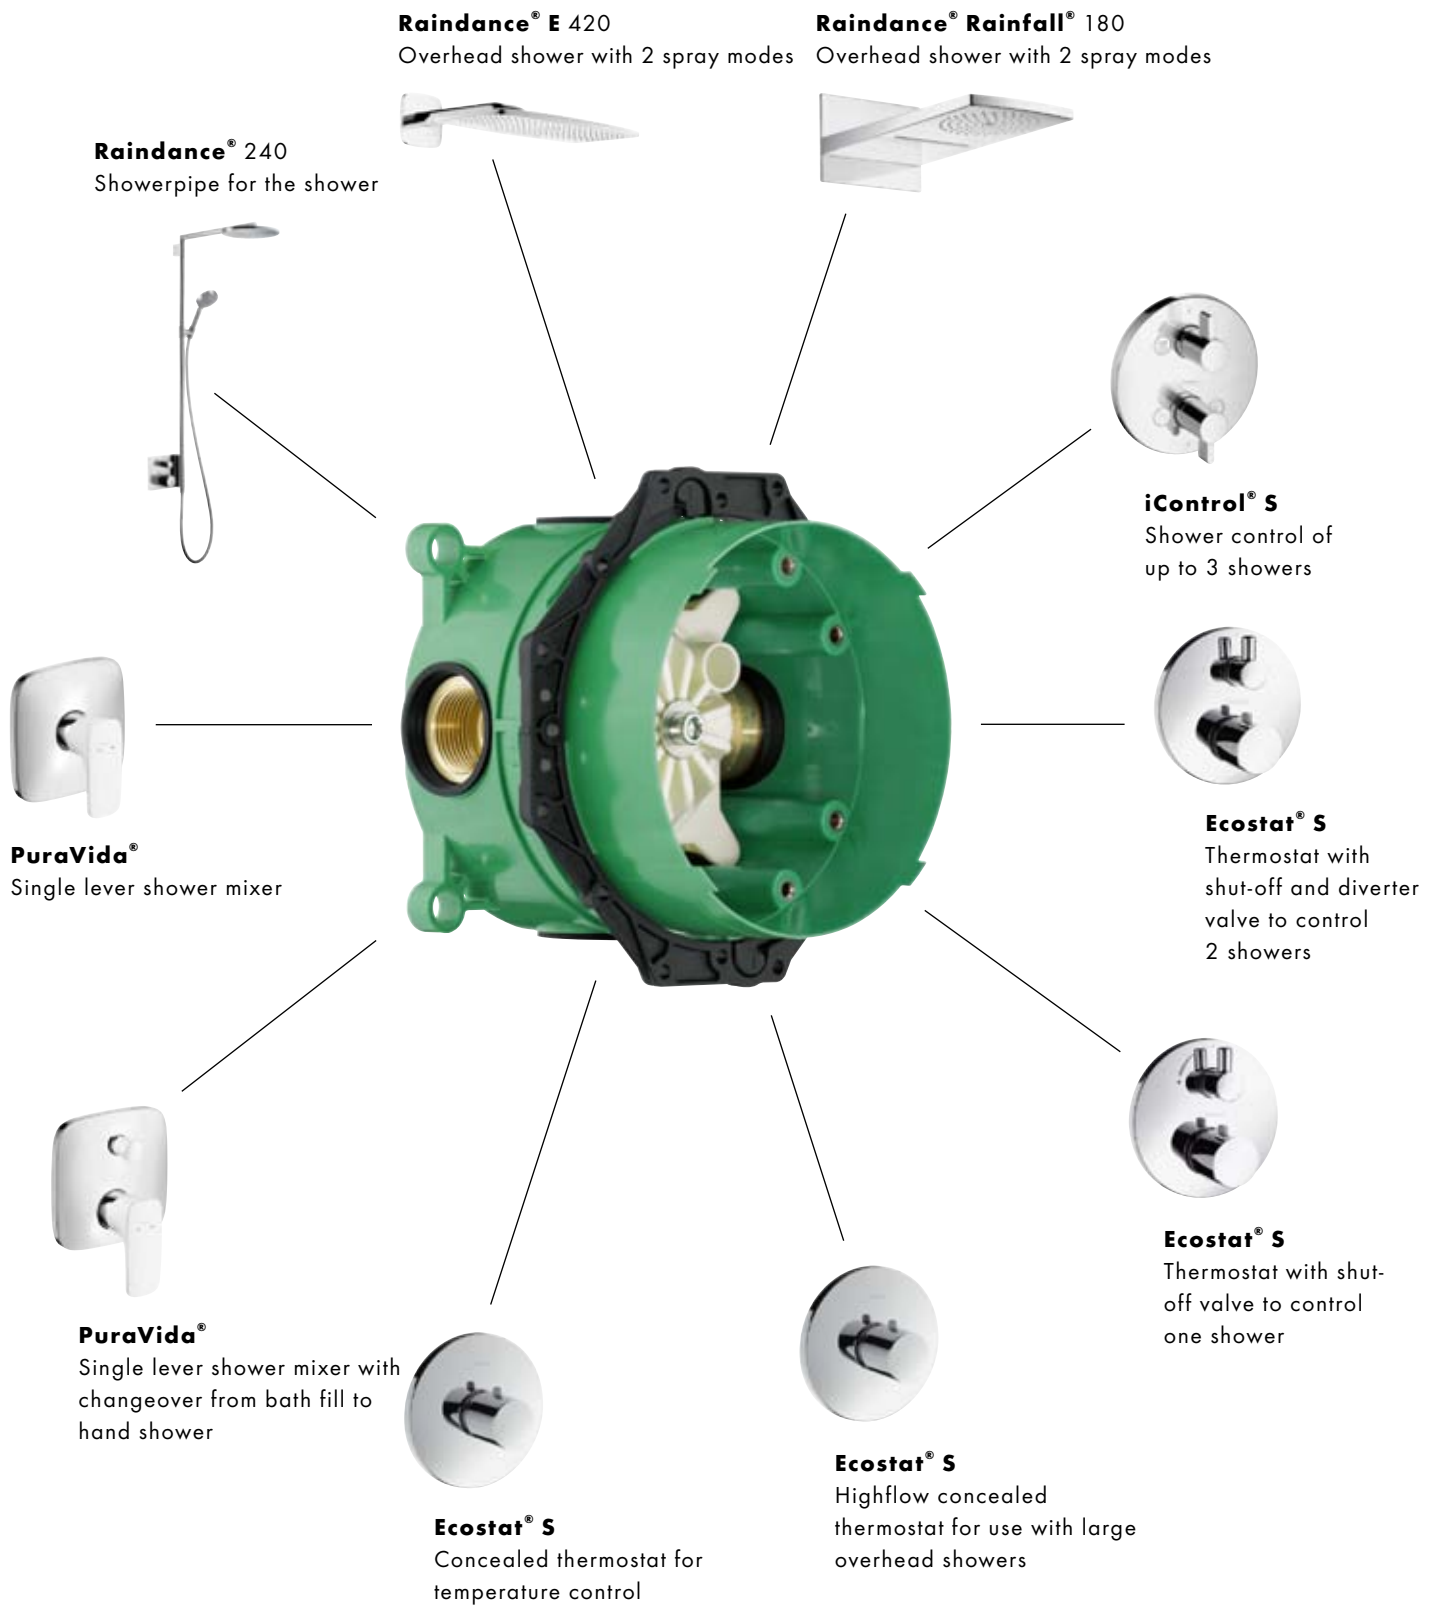

Basic set for all mixer and thermostat solutions.