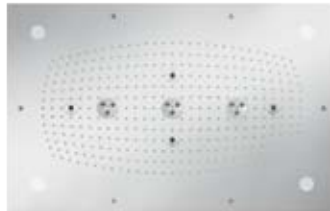

disc are enriched with air so it feels more voluminous. And because the Raindance Rainmaker is fitted in the ceiling, instead of a traditional shower there is now a space

where it rains in the most wonderful way as RainAir, RainAir XXL or Whirl and Mix, depending on the product you choose.