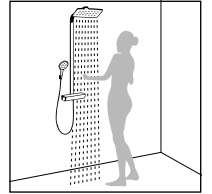

Croma® 220
Showerpipes Reno
with swivelling overhead shower Croma 220 1jet
(16 l/min), Croma 100 Vario hand shower
(15 l/min), without mixer, shower arm 400 mm
27224, -000
Corner mounting set
27158, -000 (not shown)
Height of the riser pipe can be reduced