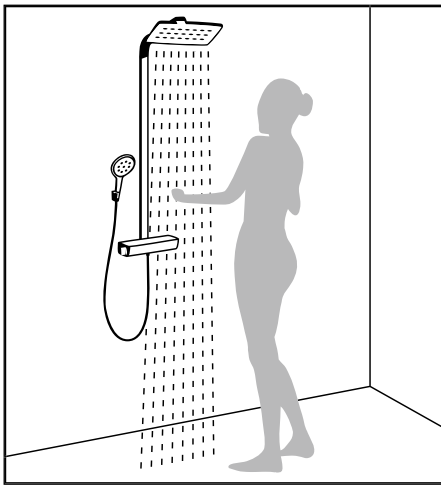

Showerpipe

Easy exposed fitting – complete renovation with minimum effort. Perfect for upgrading.