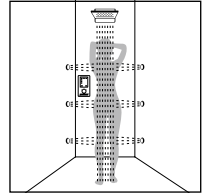

Shower in new dimensions.

The Raindance Rainmaker - showering pleasure couldn't be bigger or more perfectly shaped: Thanks to AirPower technology the drops from the XXL spray

disc are enriched with air so it feels more voluminous. And because the Raindance Rainmaker is fitted in the ceiling, instead of a traditional shower there is now a space

where it rains in the most wonderful way as RainAir, RainAir XXL or Whirl and Mix, depending on the product you choose.