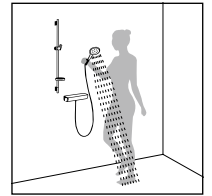

Shower sets

**Raindance® S 120 Air 3jet/
Unica® 'S Puro Set**
90 cm # 27884, -000
65 cm # 27886, -000 (not shown)
**Raindance® S 100 Air 3jet/
Unica® 'S Puro Set**
90 cm # 27880, -000 (not shown)
65 cm # 27882, -000 (not shown)