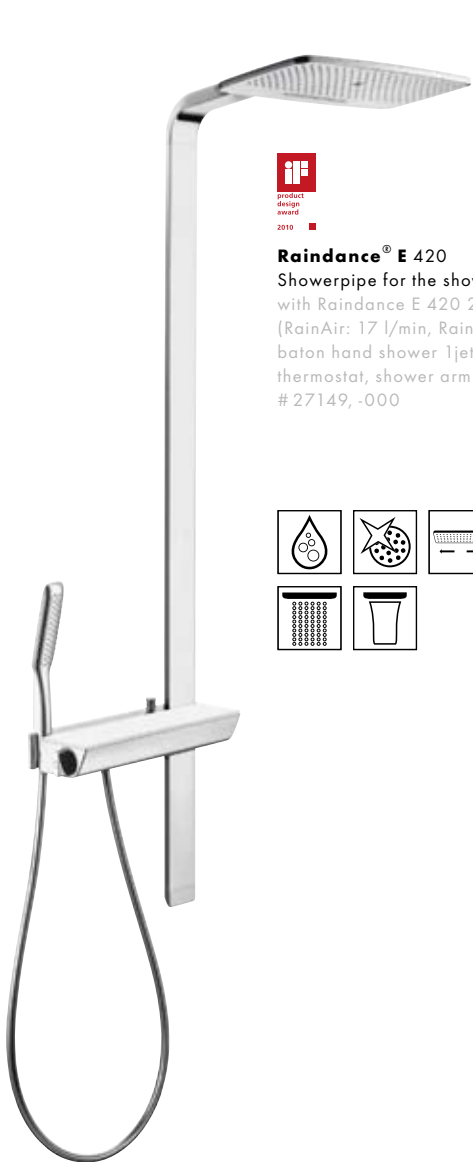

Shower

Raindance® E 420
Showerpipe for the shower
with Raindance E 420 2jet overhead shower
(RainAir: 17 l/min, RainFlow: 22 l/min),
baton hand shower 1jet (16 l/min) and
thermostat, shower arm 400 mm
27149, -000