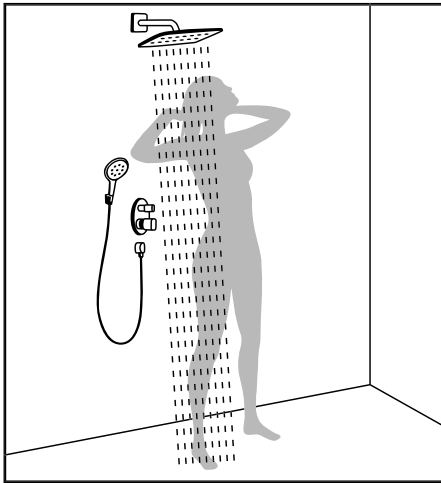

Overhead and hand shower

For refreshing or relaxing – because every day deserves a different shower. Concealed installation, integrated in the wall.