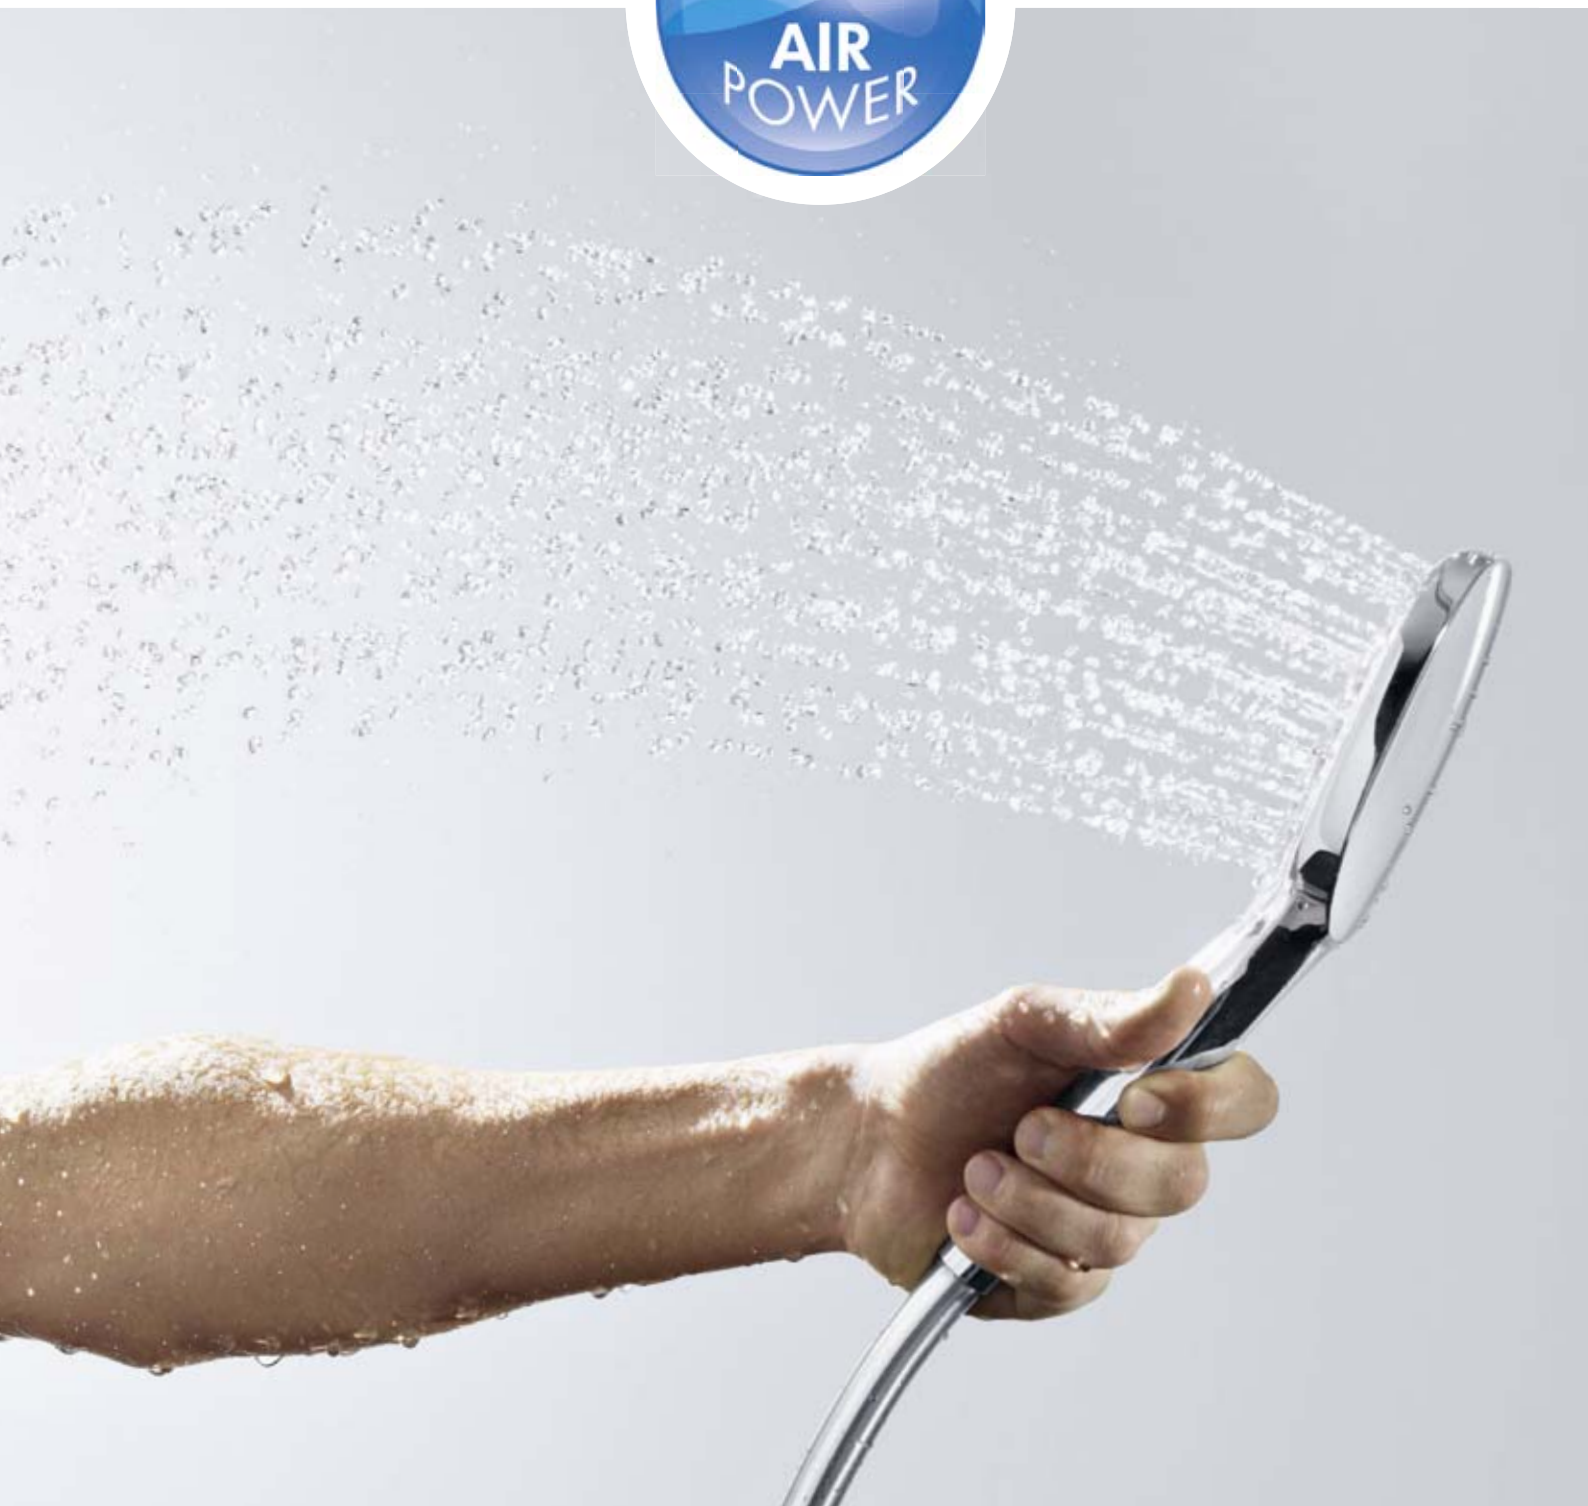

the Raindance Select overhead shower – a simple click for greater shower pleasure. The Select technology revolutionises your shower experience. Whether you prefer to be pampered by light, soft RainAir drops or to start the day with a reviving Rain shower, whether you are renovating your

existing bathroom or planning a new one: showering with Select means enjoying water at its best. Shower operation has never been this comfortable. Pure pleasure, at the touch of a button.

SELECT

A symphony of water and air.

the AirPower shower and then mixed with the outflowing water. Not only is water used very efficiently, above all it results in sensationally full and soft shower drops.

As individual as the day: Our range of showers and sprays.