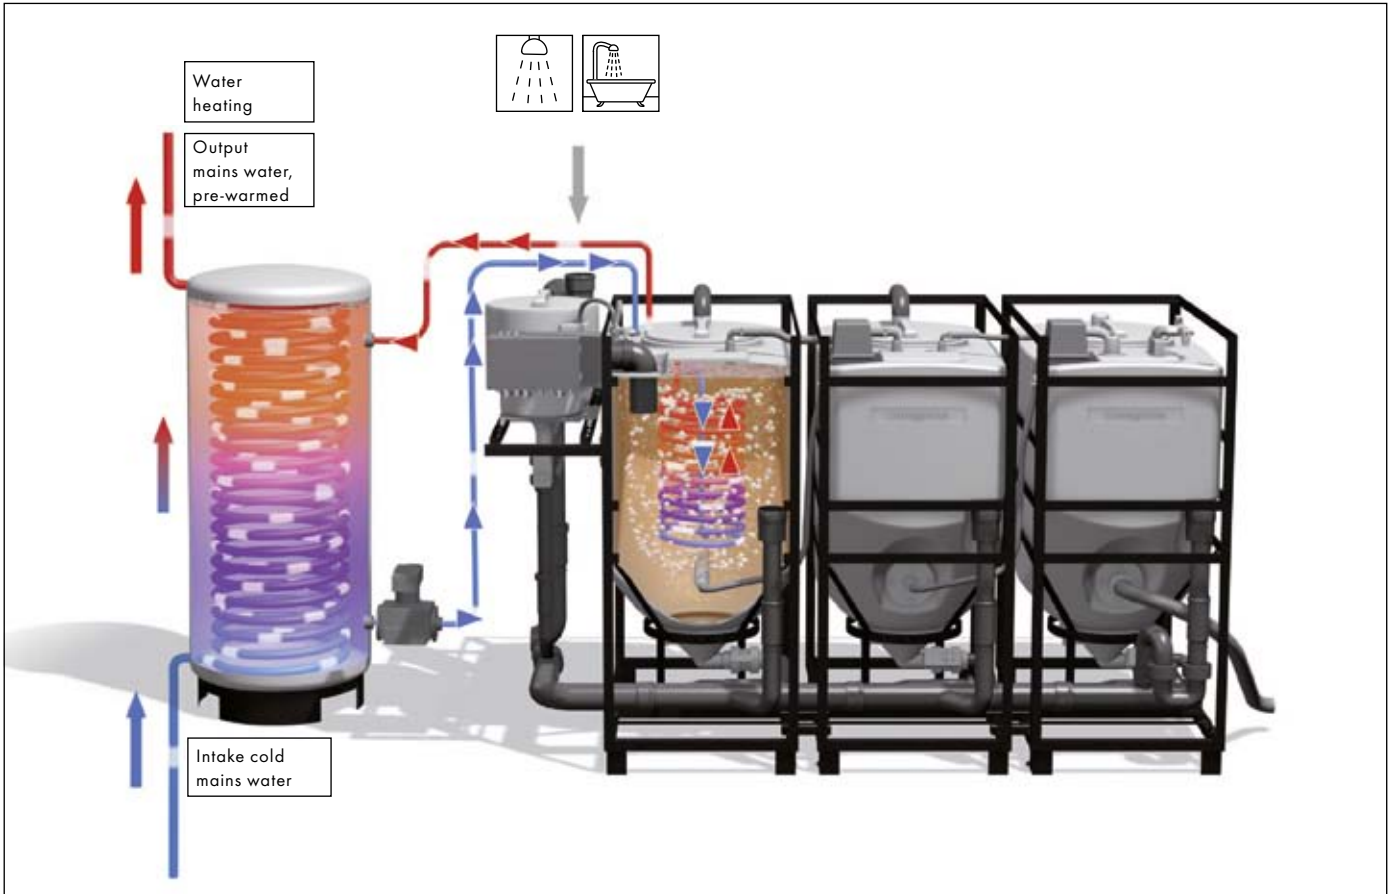

Pontos HeatCycle technology.