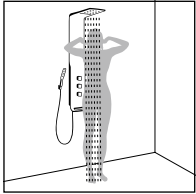

Skyline Showerpanel®
with Raindance 150 Air 1jet overhead
shower, Raindance 100 Air 3jet shoulder
shower, baton hand shower,
5 side showers and thermostat
Showers and foot support
can be closed up
26017, -000

Raindance® S Showerpanel®
with Raindance S 150 Air 3jet hand shower,
6 body showers and thermostat, exposed
27005, -000