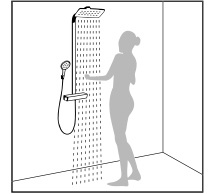

Thanks to Select technology the new Raindance Select Showerpipes allow quick and easy switching between the spray modes of the overhead and hand showers. Whether you prefer invigorating jets, a powerful massage or a gentle rain: your favourite water experience is always just an easy click away. The different