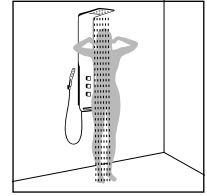

Showerpanel® – for variety when showering.

Overhead, hand and side showers; various jet types and refreshing full-body massages from the side jets: a Hansgrohe Showerpanel brings all-round water fun. It couldn't be easier to install: simply use your existing connections for the upgrade – no need to conceal in the wall. And you'll soon have XXL shower pleasure in your bathroom.